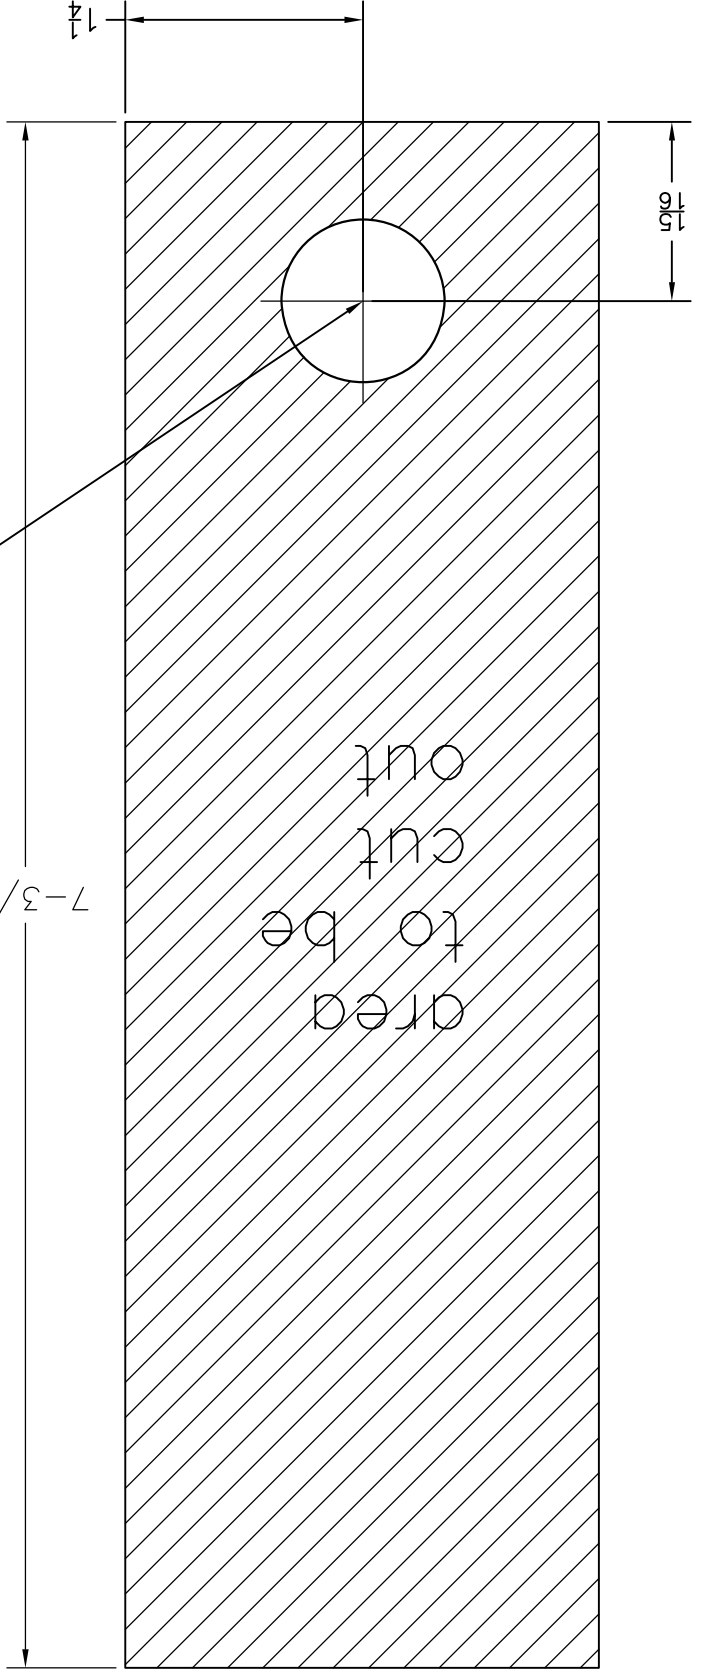

Cut Out Template for 1594 BZ

cut out for
1594 BZ
Brick Light
2- $\frac{2}{3}$ " H x
7- $\frac{4}{3}$ " L

Note:

Template is actual size and can be taped to work piece and used as a guide. (if document is a faxed copy, measure template for accuracy.

WIREWAY HOLE LOCATION

HINKLEY
LIGHTING

design • illuminate • enjoy