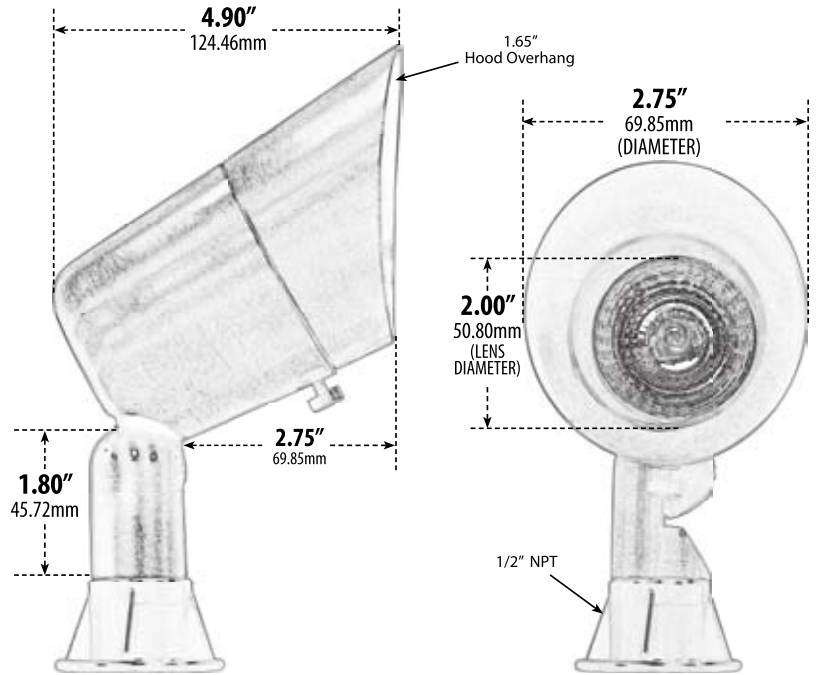

LV131

DIRECTIONAL SPOT LIGHT WITH HOOD

- ▶ **Material:** Brass
- ▶ **Lens:** Clear, Convex, Heat Resistant, Tempered Glass
- ▶ **Lamp:** MR16 Bi-Pin Base (50W Maximum)

MODEL NUMBER	LAMP TYPE	ILLUMINANT TYPE	WATTS (W)	VOLTS (V)	LAMP(S) INCLUDED?
LV131	MR16	HALOGEN	20	12	YES
LV-LED131	MR16-LED	3 LEDs	3	12	YES

Pre-wired with UL Listed Direct Burial Wire/Cable

- ▶ **Adjustable Knuckle with 1/2" NPT**
- ▶ **Ground Spike Included for Installation**
- ▶ **Connector Available:** P-CN01 (sold separately)
- ▶ **Available Finish:** Antique Brass, Antique Bronze
- ▶ **ETL Approved**

Overall Dimensions:
6.75"H x 2.75"W x 6.00"D

Maximum Height: 8.50"
Minimum Height: 4.75"
Maximum Depth: 7.00"
Minimum Depth: 5.00"

Weight: 1.60 lbs
Approximate Wire Length: 18.00
Box Dimensions:
8.88"H x 4.00"W x 3.50"D