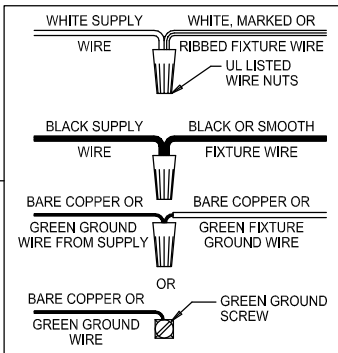

CAUTION: Read instructions carefully and turn electricity off at main circuit breaker panel before beginning installation.

710025

*****

WARNING - If any Special Control Devices are used with this Fixture, Follow the Instructions Carefully to assure full compliance with N.E.C. requirements. If there are any questions, contact a Qualified Electrical Contractor.

WARNING - This product contains chemicals known to the State of California to cause cancer, birth defects and /or other reproductive harm. Thoroughly wash hands after installing, handling, cleaning, or otherwise touching this product.

CAUTION - All glass is fragile, use care when handling Glass component(s) and or Lamp(s).

*****

ASSEMBLY STEPS:
PASOS PARA ENSAMBLAR:
MODE D'ASSEMBLAGE:

1. E → A
2. B,A → C
3. F → G
4. H → A
5. D,H → A
6. K,L,M → J
7. N → J

**B, C, G & N
(NOT FURNISHED)
(NO INCLUIDA)
(NON FOURNIE)**