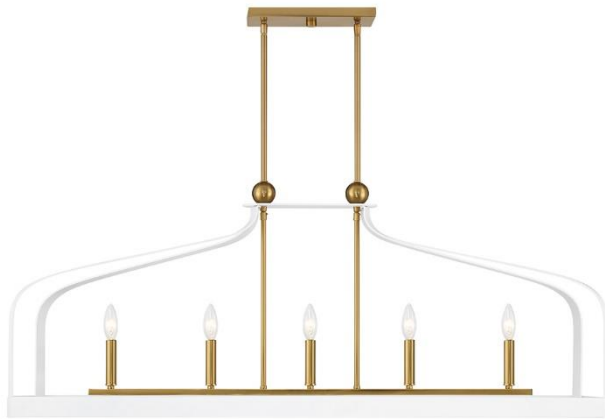

SHEFFIELD 5-LIGHT LINEAR CHANDELIER

SKU #: 1-7804-5-142

UPC: 822920309991

FINISH: White with Warm Brass Accents

COLLECTION: Sheffield

PRINT DATE: 1/1/2024

PRODUCT DIMENSIONS

Weight: 20.24

Height (Top to Bottom): 18.50

Width (Side to Side): 15.00

Length (Side to Side): 46.00

Canopy Height (Top to Bottom): 0.75

Canopy Width (Side to Side): 4.75

Canopy Length (Side to Side): 10.25

SHIPPING DIMENSIONS

Weight: 27.50

Height (Top to Bottom): 8.13

Width (Side to Side): 49.63

Length (Side to Side): 18.50

Shipped Via: Small Parcel

SHADE INFORMATION

Shade Included: N/A

Shade Height (Top to Bottom):

Shade:

Glass:

Crystal:

HANGING METHOD

Chain Length: N/A

Extension Stems: 7-EXT-322

Adjustable Stems/Rods: 8 x 12" & 2 x 6"

Adjustable Height: 24.50 - 72.50