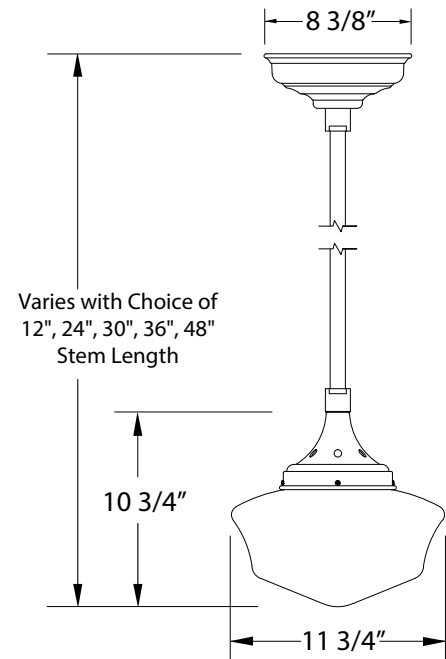

Shipping:

At Montclair Light Works we proudly manufacture, assemble, and ship your lamp within 3 weeks from our factory in Montclair CA.