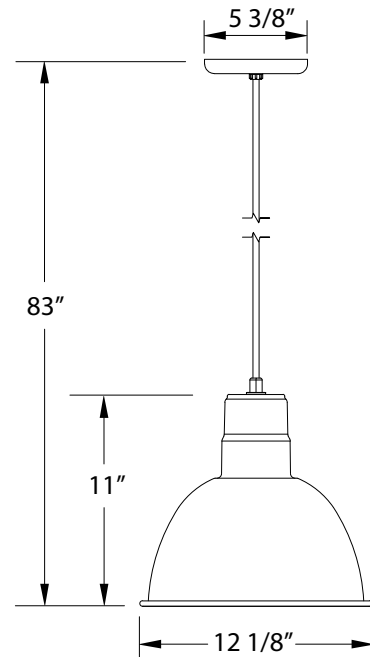

Shipping:

At Montclair Light Works we proudly manufacture, assemble, and ship your lamp within 3 weeks from our factory in Montclair CA.