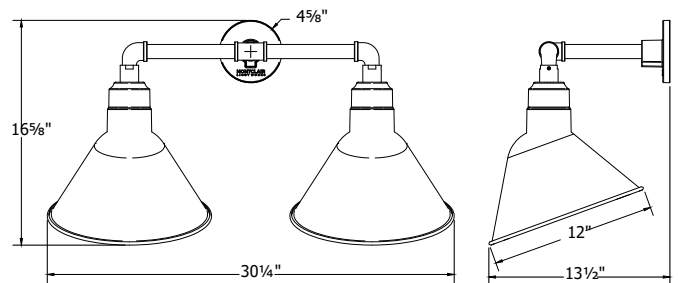

Shipping:

At Montclair Light Works we proudly manufacture, assemble, and ship your lamp within 3 weeks from our factory in Montclair CA.