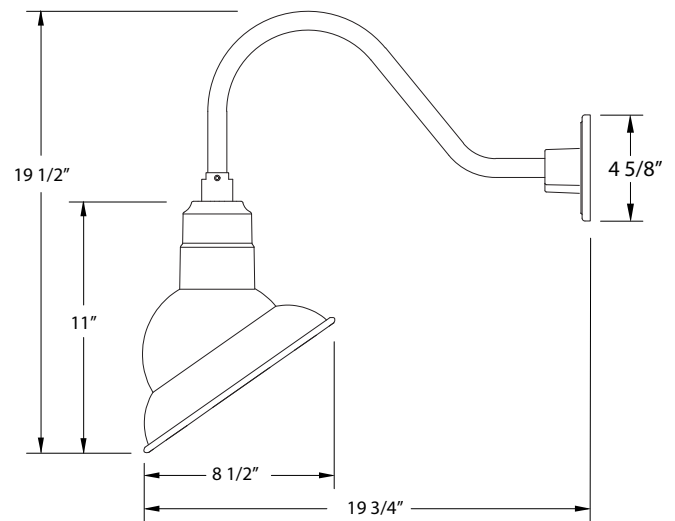

Shipping:

At Montclair Light Works we proudly manufacture, assemble, and ship your lamp within 3 weeks from our factory in Montclair CA.