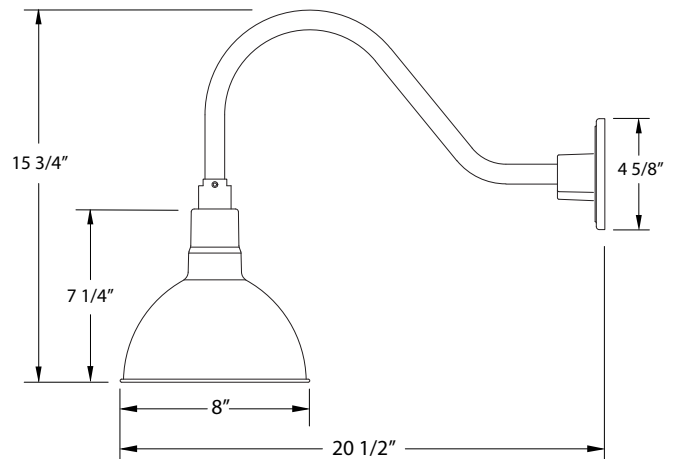

Shipping:

At Montclair Light Works we proudly manufacture, assemble, and ship your lamp within 3 weeks from our factory in Montclair CA.