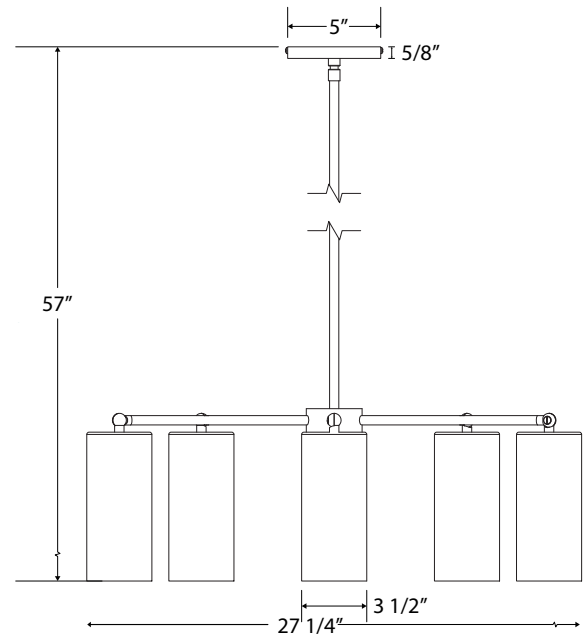

Shipping:

At Montclair Light Works we proudly manufacture, assemble, and ship your lamp within 3 weeks from our factory in Montclair CA.